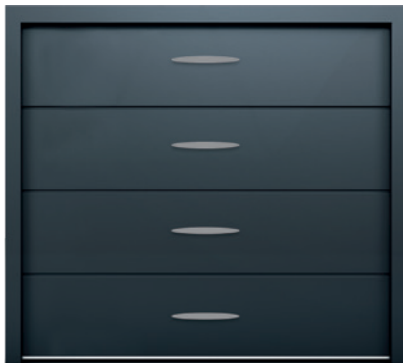

☐ Access 9
436mm x 40mm