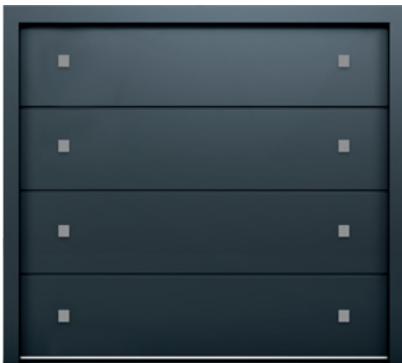

CarTeck Insulated Side Hinged Garage Doors

Decorative Decal Options

Writing
100mm/200mm

Access 1
431mm x 40mm

Access 2
430mm x 40mm

Access 6
70mm x 70mm

Access 7
150mm x 150mm

Access 8
194 mm x 194 mm

MORE!

Extras

Finishing touches to make your door easier to use.

LETTER BOXES

Letter boxes are available finished in Satin Nickel as standard with an option for Gold, Rose Gold, Chrome, Black, White or Anthracite.