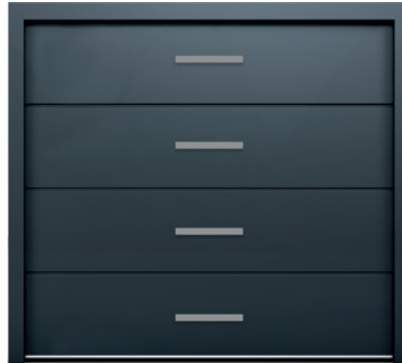

☐ Access 1
431mm x 40mm