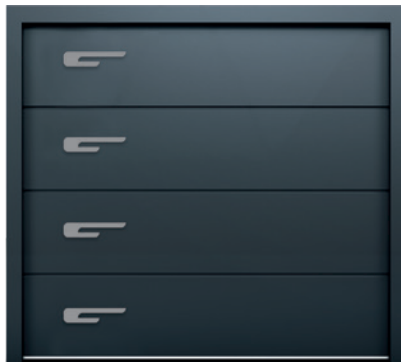

☐ Access 4
400mm x 86mm