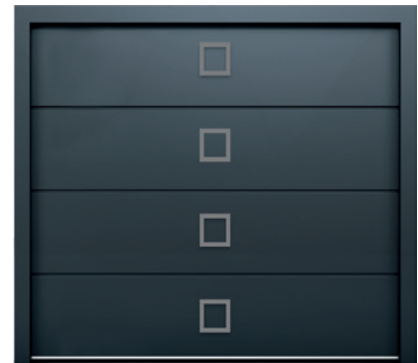

CarTeck Insulated Side Hinged Garage Doors

Decorative Decal Options

Writing
100mm/200mm

Access 1
431mm x 40mm

Access 2
430mm x 40mm

Access 6
70mm x 70mm

Access 7
150mm x 150mm

Access 8
194 mm x 194 mm

MORE!

Extras

Finishing touches to make your door easier to use.

LETTER BOXES

Letter boxes are available finished in Satin Nickel as standard with an option for Gold, Rose Gold, Chrome, Black, White or Anthracite.