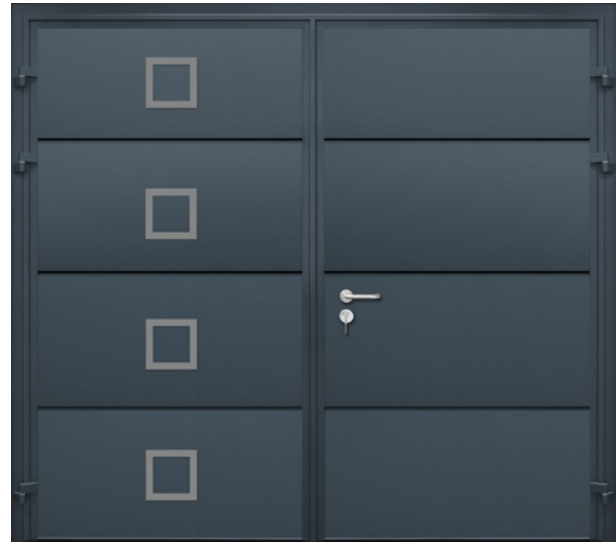

BLING!

Personalise your garage door

CONTEMPORARY

MAKE YOUR DOOR...

...YOURS!

THE RANGE

Personalising your door makes a design statement. Add a decorative accent with windows and decals or increase convenience with code locking or pet flaps. It's the details that make your door extra special...

Decorative design accents

SO SIMPLE, SO EFFECTIVE

LIGHT UP!

Windows

High-grade window units add natural daylight with a contemporary twist. Windows are constructed with an aluminium casement and polymer glazing unit.