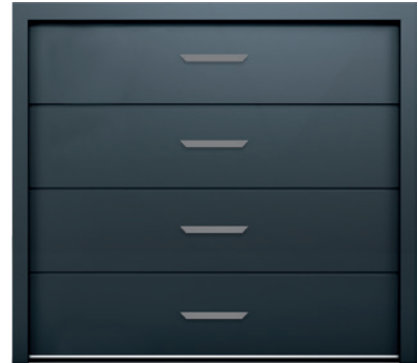

CarTeck Insulated Side Hinged Garage Doors

Decorative Decal Options

Writing
100mm/200mm

Access 1
431mm x 40mm

Access 2
430mm x 40mm

Access 6
70mm x 70mm

Access 7
150mm x 150mm

Access 8
194 mm x 194 mm

MORE!

Extras

Finishing touches to make your door easier to use.

LETTER BOXES

Letter boxes are available finished in Satin Nickel as standard with an option for Gold, Rose Gold, Chrome, Black, White or Anthracite.