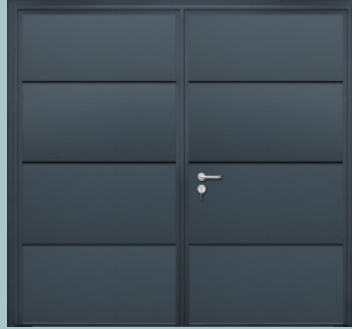

CarTeck Insulated Side Hinged Garage Doors ☐

Glazing Styles