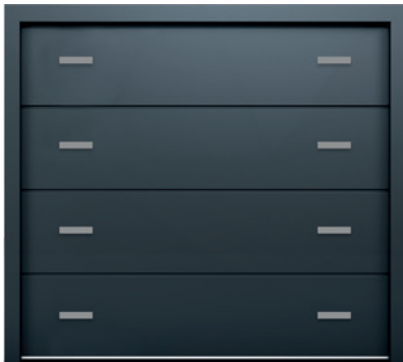

ANYTHING ELSE?

If you can think of anything else you would like to incorporate onto your door, just ask and we'll see if we can make it happen!

☐ Access 3
215mm x 40mm