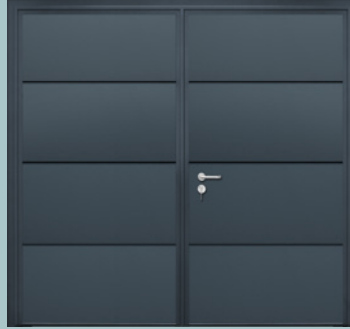

The images here show the most popular combinations. If you'd like alternative configuration, just ask!

A full range of traditional window options is also available on CarTeck sectional and side hinged garage doors including the new full width GSA section windows for CarTeck side hinged garage doors (shown right). See individual brochures for details.

High-grade alunox decals are factory bonded to your door for added visual appeal. Each decal can be positioned to suit your sense of design, however, popular arrangements are shown here.

Available on:

CarTeck Insulated Sectional Garage Doors